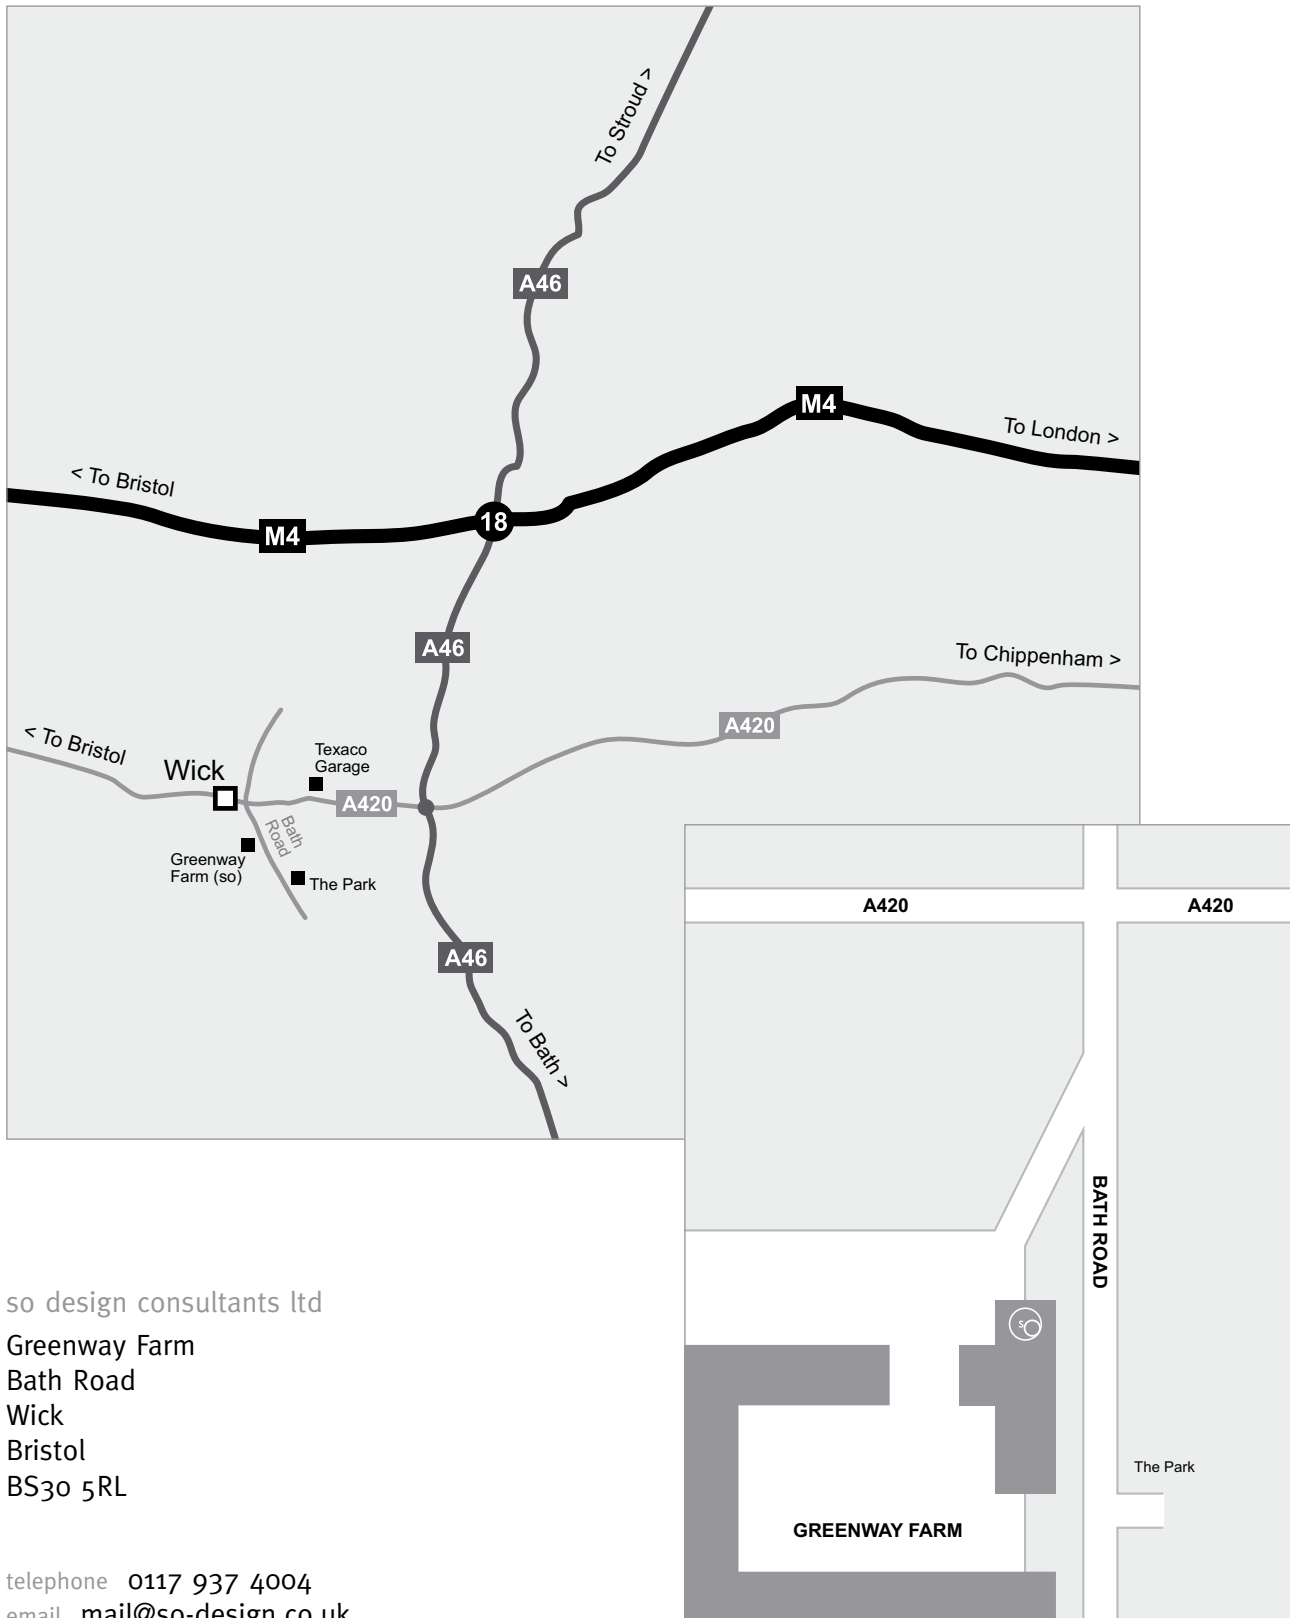

so directions

When you reach Wick turn off the A420 onto the Bath Road. The entrance to Greenway Farm is situated approximately 200 yards down Bath Road on the right, just a few yards before the entrance to The Gloucestershire golf club entrance on the left.